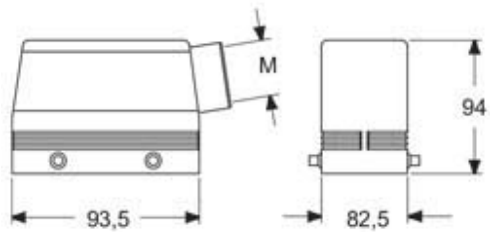

Part number

MHOE 32.40

Catalogue drawings

Notes

Dimensions shown in mm are not binding and may be changed without notice.