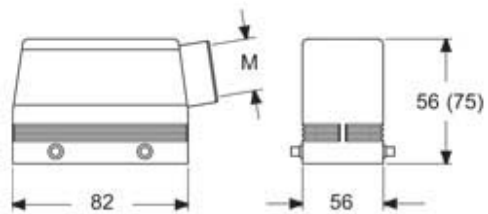

Part number

MHOE 50.32

Hood, E-Xtreme® C-TYPE series, with 4 pegs,
M32 side cable entry, size "66.40"

Product description

Product type	hood
Series	E-Xtreme® C-TYPE
Closing type	with 4 pegs
Size	size "66.40"
Cable entry	side cable entry M32

Technical data

IP degree of protection	IP66/IP69
--------------------------------	-----------

General ordering information

EAN13 code	8015747254854
-------------------	---------------

Part number

MHOE 50.32

Catalogue drawings

Notes

Dimensions shown in mm are not binding and may be changed without notice.
