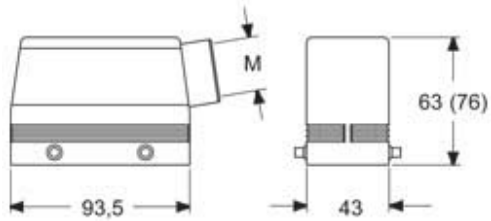

Technical data

IP degree of protection	IP66/IP69
--------------------------------	-----------

Further technical details

Weight	1,00 g
---------------	--------

General ordering information

EAN13 code	8015747252607
-------------------	---------------

Packaging Information

Packaging length	160,00 mm
Packaging height	128,00 mm
Packaging width	350,00 mm
Packaging volume	7,17 dm ³
Packaging description	Carton box
Packaging quantity	10 Pcs
Packaging EAN code	8015747252744
Sub-packaging length	297,00 mm
Sub-packaging height	41,00 mm
Sub-packaging width	113,00 mm
Sub-packaging volume	1,38 dm ³
Sub-packaging description	Plastic packaging
Sub-packaging quantity	5 Pcs
Sub-packaging EAN barcode	8015747252751

Part number

MAOE 16.32

Catalogue drawings

Notes

Dimensions shown in mm are not binding and may be changed without notice.
