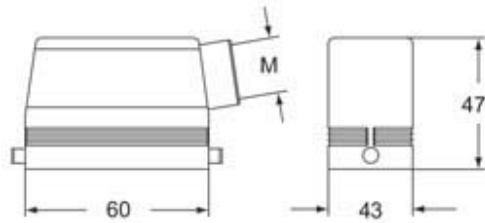

Part number

MHOE 06 L25M

Hood, E-Xtreme® V-TYPE series, with 2 pegs,
M25 side cable entry, size "44.27"

Product description

Product type	hood
Series	E-Xtreme® V-TYPE
Closing type	with 2 pegs
Size	size "44.27"
Cable entry	side cable entry M25

Technical data

IP degree of protection	IP66/IP67/IP69
--------------------------------	----------------

General ordering information

EAN13 code	8015747254724
-------------------	---------------

Part number

MHOE 06 L25M

Catalogue drawings

Notes

Dimensions shown in mm are not binding and may be changed without notice.
