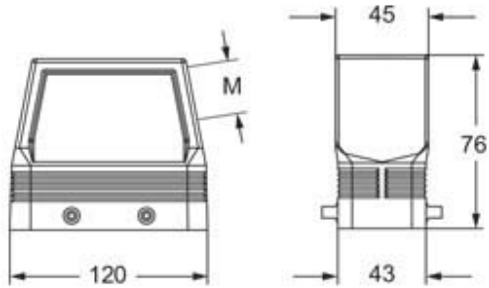

Part number

MFOE 24.32M

Catalogue drawings

Notes

Dimensions shown in mm are not binding and may be changed without notice.