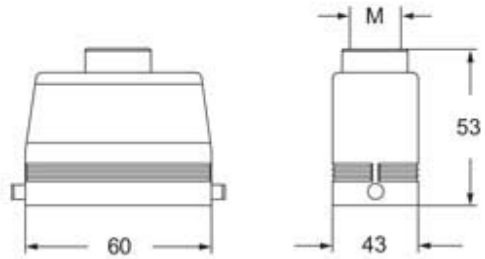

Part number

MHVE 06 L25M

Hood, E-Xtreme® V-TYPE series, with 2 pegs,
M25 top cable entry, size "44.27"

Product description

Product type	hood
Series	E-Xtreme® V-TYPE
Closing type	with 2 pegs
Size	size "44.27"
Cable entry	top cable entry M25

Technical data

IP degree of protection	IP66/IP67/IP69
--------------------------------	----------------

General ordering information

EAN13 code	8015747254908
-------------------	---------------

Part number

MHVE 06 L25M

Catalogue drawings

Notes

Dimensions shown in mm are not binding and may be changed without notice.
