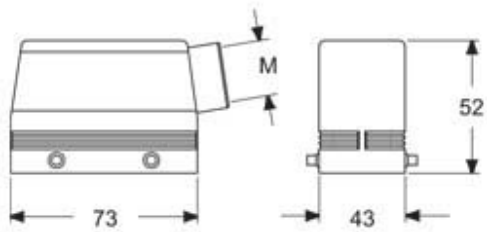

Technical data

IP degree of protection	IP66/IP67/IP69
--------------------------------	----------------

Further technical details

Weight	0,50 g
---------------	--------

General ordering information

EAN13 code	8015747250566
-------------------	---------------

Packaging Information

Packaging length	255,00 mm
Packaging height	150,00 mm
Packaging width	180,00 mm
Packaging volume	6,89 dm ³
Packaging description	Carton box
Packaging quantity	20 Pcs
Packaging EAN code	8015747250702
Sub-packaging description	Plastic packaging
Sub-packaging quantity	5 Pcs
Sub-packaging EAN barcode	8015747250719

Part number

MHOE 10.20M

Catalogue drawings

Notes

Dimensions shown in mm are not binding and may be changed without notice.
