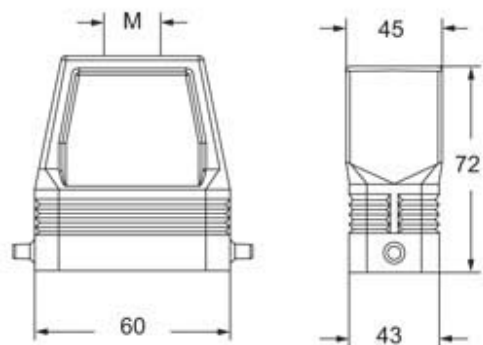

Technical data

IP degree of protection	IP66/IP67/IP69
--------------------------------	----------------

Further technical details

Weight	1,00 g
---------------	--------

General ordering information

EAN13 code	8015747239073
-------------------	---------------

Packaging Information

Packaging length	175,00 mm
Packaging height	195,00 mm
Packaging width	260,00 mm
Packaging volume	8,87 dm ³
Packaging description	Carton box
Packaging quantity	10 Pcs
Packaging EAN code	8015747239080
Sub-packaging description	Plastic packaging
Sub-packaging quantity	5 Pcs
Sub-packaging EAN barcode	8015747239097

Part number

MFVE 06 L32M

Catalogue drawings

Notes

Dimensions shown in mm are not binding and may be changed without notice.
