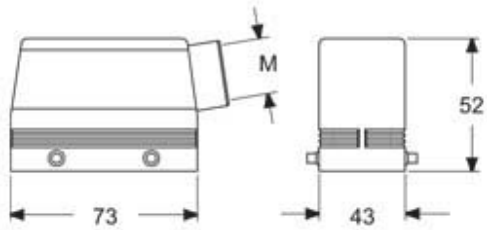

Technical data

IP degree of protection	IP66/IP67/IP69
--------------------------------	----------------

Further technical details

Weight	0,50 g
---------------	--------

General ordering information

EAN13 code	8015747254731
-------------------	---------------

Packaging Information

Packaging length	255,00 mm
Packaging height	150,00 mm
Packaging width	180,00 mm
Packaging volume	6,89 dm ³
Packaging description	Carton box
Packaging quantity	20 Pcs
Packaging EAN code	8015747259491
Sub-packaging description	Plastic packaging
Sub-packaging quantity	5 Pcs
Sub-packaging EAN barcode	8015747259507

Part number

MHOE 10.25M

Catalogue drawings

Notes

Dimensions shown in mm are not binding and may be changed without notice.
