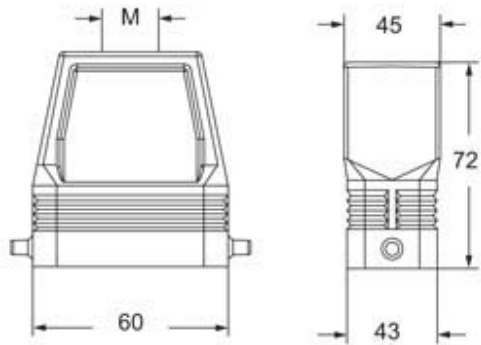

Technical data

IP degree of protection	IP66/IP67/IP69
--------------------------------	----------------

Further technical details

Weight	1,00 g
---------------	--------

General ordering information

EAN13 code	8015747239899
-------------------	---------------

Packaging Information

Packaging length	175,00 mm
Packaging height	195,00 mm
Packaging width	260,00 mm
Packaging volume	8,87 dm ³
Packaging description	Carton box
Packaging quantity	10 Pcs
Packaging EAN code	8015747239905
Sub-packaging description	Plastic packaging
Sub-packaging quantity	5 Pcs
Sub-packaging EAN barcode	8015747239912

Part number

MFVE 06 L40M

Catalogue drawings

Notes

Dimensions shown in mm are not binding and may be changed without notice.
