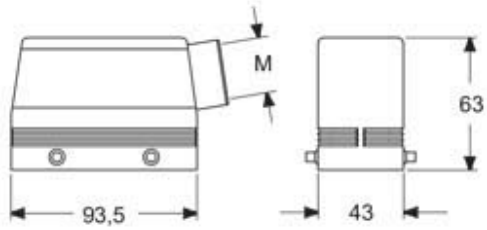

Part number

MHOE 16.32M

Hood, E-Xtreme® V-TYPE series, with 4 pegs,
M32 side cable entry, size "77.27"

Product description

Product type	hood
Series	E-Xtreme® V-TYPE
Closing type	with 4 pegs
Size	size "77.27"
Cable entry	side cable entry M32

Technical data

IP degree of protection	IP66/IP67/IP69
--------------------------------	----------------

General ordering information

EAN13 code	8015747254779
-------------------	---------------

Part number

MHOE 16.32M

Catalogue drawings

Notes

Dimensions shown in mm are not binding and may be changed without notice.
