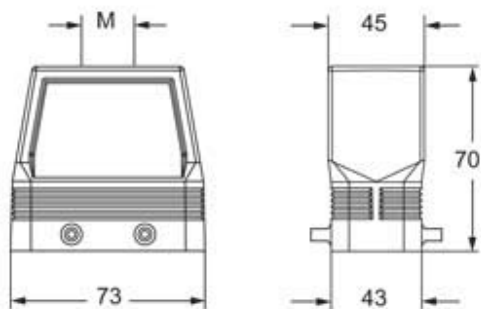

Part number

MFVE 10.32M

Hood, E-Xtreme® V-TYPE series, with 4 pegs, M32 top cable entry without adapter, size "57.27", high construction

Product description

Product type	hood
Series	E-Xtreme® V-TYPE
Closing type	with 4 pegs
Size	size "57.27"
Cable entry	top cable entry without adapter M32
Specification	high construction

Technical data

IP degree of protection	IP66/IP67/IP69
--------------------------------	----------------

General ordering information

EAN13 code	8015747254472
-------------------	---------------

Part number

MFVE 10.32M

Catalogue drawings

Notes

Dimensions shown in mm are not binding and may be changed without notice.
