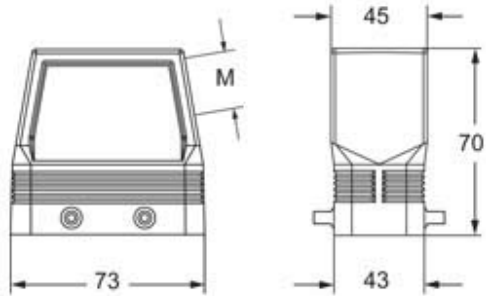

Part number

MFOE 10.32M

Catalogue drawings

Notes

Dimensions shown in mm are not binding and may be changed without notice.