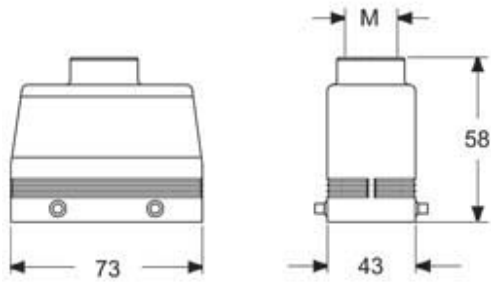

Technical data

IP degree of protection	IP66/IP67/IP69
--------------------------------	----------------

Further technical details

Weight	0,50 g
---------------	--------

General ordering information

EAN13 code	8015747250580
-------------------	---------------

Packaging Information

Packaging length	225,00 mm
Packaging height	130,00 mm
Packaging width	150,00 mm
Packaging volume	4,39 dm ³
Packaging description	Carton box
Packaging quantity	20 Pcs
Packaging EAN code	8015747250726
Sub-packaging description	Plastic packaging
Sub-packaging quantity	5 Pcs
Sub-packaging EAN barcode	8015747250733

Part number

MHVE 10.20M

Catalogue drawings

Notes

Dimensions shown in mm are not binding and may be changed without notice.
