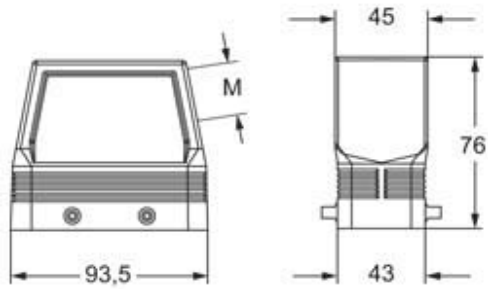

Technical data

| | |
|--------------------------------|----------------|
| IP degree of protection | IP66/IP67/IP69 |
|--------------------------------|----------------|

Further technical details

| | |
|---------------|--------|
| Weight | 1,00 g |
|---------------|--------|

General ordering information

| | |
|-------------------|---------------|
| EAN13 code | 8015747244145 |
|-------------------|---------------|

Packaging Information

| | |
|----------------------------------|----------------------|
| Packaging length | 208,00 mm |
| Packaging height | 140,00 mm |
| Packaging width | 290,00 mm |
| Packaging volume | 8,44 dm ³ |
| Packaging description | Carton box |
| Packaging quantity | 10 Pcs |
| Packaging EAN code | 8015747244190 |
| Sub-packaging description | Plastic packaging |
| Sub-packaging quantity | 5 Pcs |
| Sub-packaging EAN barcode | 8015747244206 |

Part number

MFOE 16.32M

Catalogue drawings

Notes

Dimensions shown in mm are not binding and may be changed without notice.
