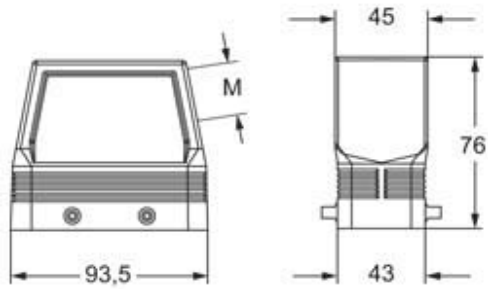

Part number

MFOE 16.40M

Catalogue drawings

Notes

Dimensions shown in mm are not binding and may be changed without notice.