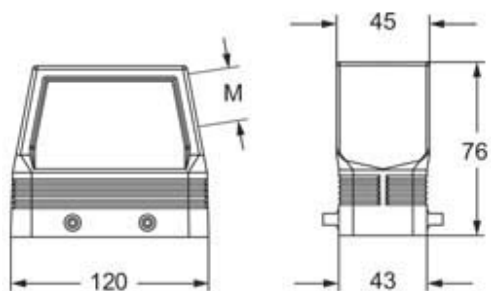

Part number

MFOE 24.40M

Hood, E-Xtreme® V-TYPE series, with 4 pegs, M40 side cable entry without adapter, size "104.27", high construction

Product description

Product type	hood
Series	E-Xtreme® V-TYPE
Closing type	with 4 pegs
Size	size "104.27"
Cable entry	side cable entry without adapter M40
Specification	high construction

Technical data

IP degree of protection	IP66/IP67/IP69
--------------------------------	----------------

General ordering information

EAN13 code	8015747254465
-------------------	---------------

Part number

MFOE 24.40M

Catalogue drawings

Notes

Dimensions shown in mm are not binding and may be changed without notice.
