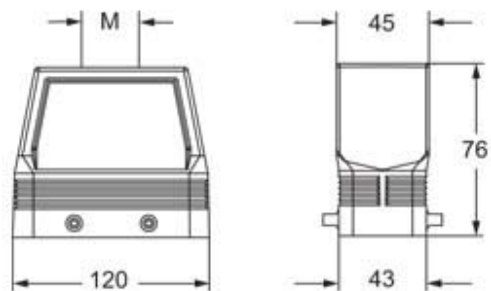

Technical data

IP degree of protection	IP66/IP67/IP69
--------------------------------	----------------

Further technical details

Weight	1,00 g
---------------	--------

General ordering information

EAN13 code	8015747254496
-------------------	---------------

Packaging Information

Packaging length	180,00 mm
Packaging height	160,00 mm
Packaging width	300,00 mm
Packaging volume	8,64 dm ³
Packaging description	Carton box
Packaging quantity	10 Pcs
Packaging EAN code	8015747260480
Sub-packaging description	Plastic packaging
Sub-packaging quantity	5 Pcs
Sub-packaging EAN barcode	8015747260497

Part number

MFVE 24.40M

Catalogue drawings

Notes

Dimensions shown in mm are not binding and may be changed without notice.
