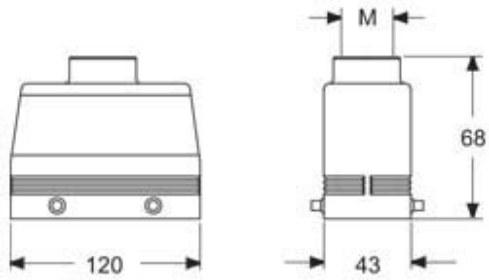

Part number

MHVE 24.32M

Hood, E-Xtreme® V-TYPE series, with 4 pegs,
M32 top cable entry, size "104.27"

Product description

Product type	hood
Series	E-Xtreme® V-TYPE
Closing type	with 4 pegs
Size	size "104.27"
Cable entry	top cable entry M32

Technical data

IP degree of protection	IP66/IP67/IP69
--------------------------------	----------------

General ordering information

EAN13 code	8015747254991
-------------------	---------------

Part number

MHVE 24.32M

Catalogue drawings

Notes

Dimensions shown in mm are not binding and may be changed without notice.
