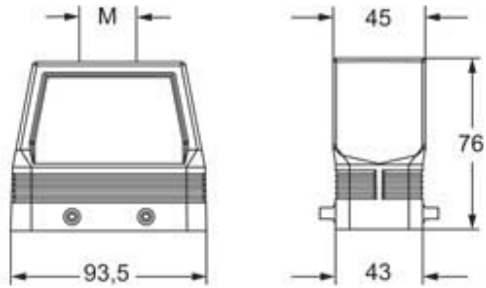

Part number

MFVE 16.32M

Catalogue drawings

Notes

Dimensions shown in mm are not binding and may be changed without notice.