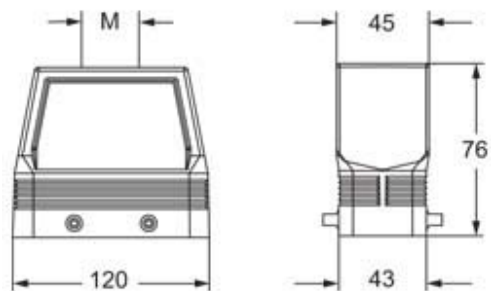

Technical data

IP degree of protection	IP66/IP67/IP69
--------------------------------	----------------

Further technical details

Weight	1,00 g
---------------	--------

General ordering information

EAN13 code	8015747250542
-------------------	---------------

Packaging Information

Packaging length	180,00 mm
Packaging height	160,00 mm
Packaging width	300,00 mm
Packaging volume	8,64 dm ³
Packaging description	Carton box
Packaging quantity	10 Pcs
Packaging EAN code	8015747250801
Sub-packaging description	Plastic packaging
Sub-packaging quantity	5 Pcs
Sub-packaging EAN barcode	8015747250818

Part number

MFVE 24.32M

Catalogue drawings

Notes

Dimensions shown in mm are not binding and may be changed without notice.
