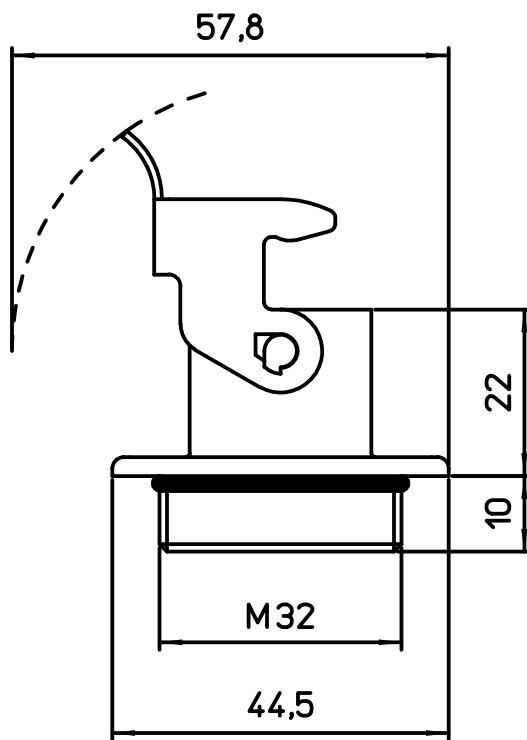

Panel cut out

Diritti riservati All rights reserved

dimensions in mm	MKAXXR IF	Scale	
Date 26/03/18	Bulkhead housing, stainless steel lever, M32 - 180°C	1:1	
Sign. Radice			