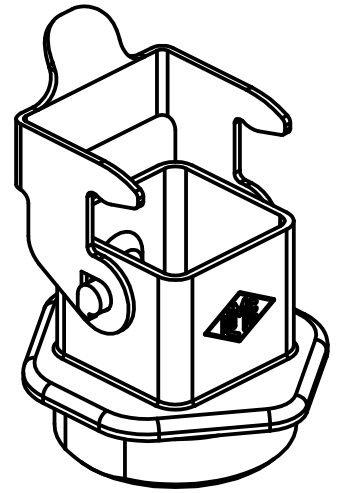

Panel cut out

Diritti riservati All rights reserved

dimensions in mm	MKAXXR IF	Scale	
Date 26/03/18	Bulkhead housing, stainless steel lever, M32 - 180°C	1:1	
Sign. Radice			