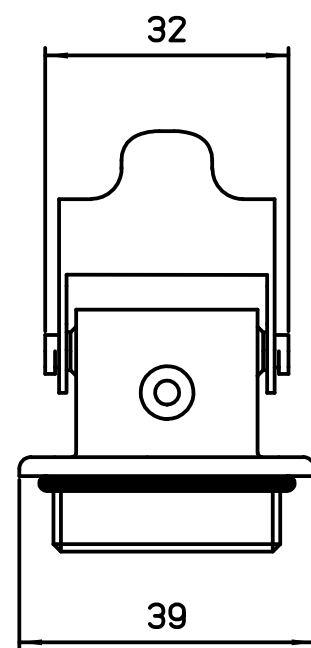

Panel cut out

Diritti riservati All rights reserved

dimensions in mm	MKAXXR IF	Scale	
Date 26/03/18	Bulkhead housing, stainless steel lever, M32 - 180°C	1:1	
Sign. Radice			