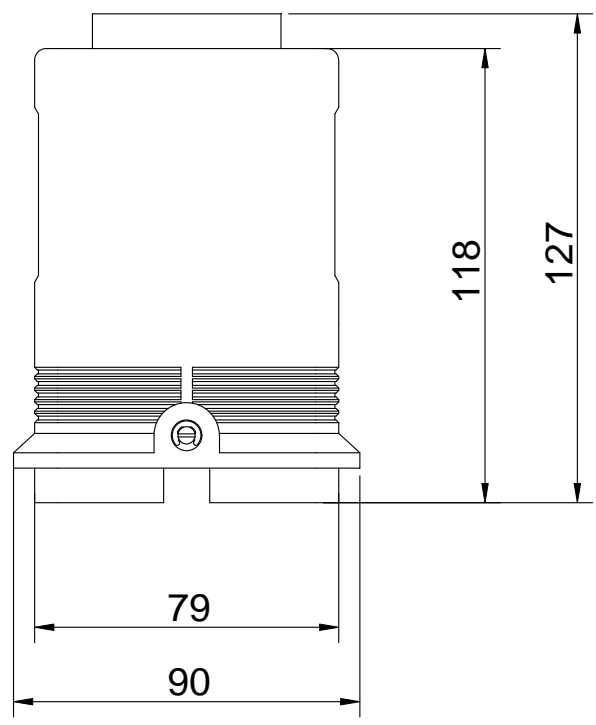

Diritti riservati | All rights reserved

Date 14.12.2006	CHVW 48 L	Scale	
Sign.	hood top entry PG36 AA	1:2	