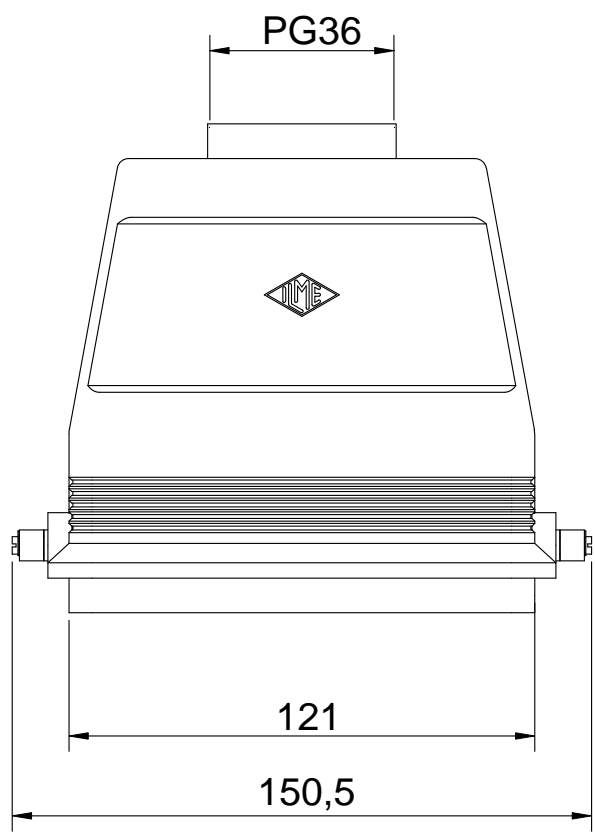

Diritti riservati | All rights reserved

Date 14.12.2006	CHVW 48 L	Scale	
Sign.	hood top entry PG36 AA	1:2	