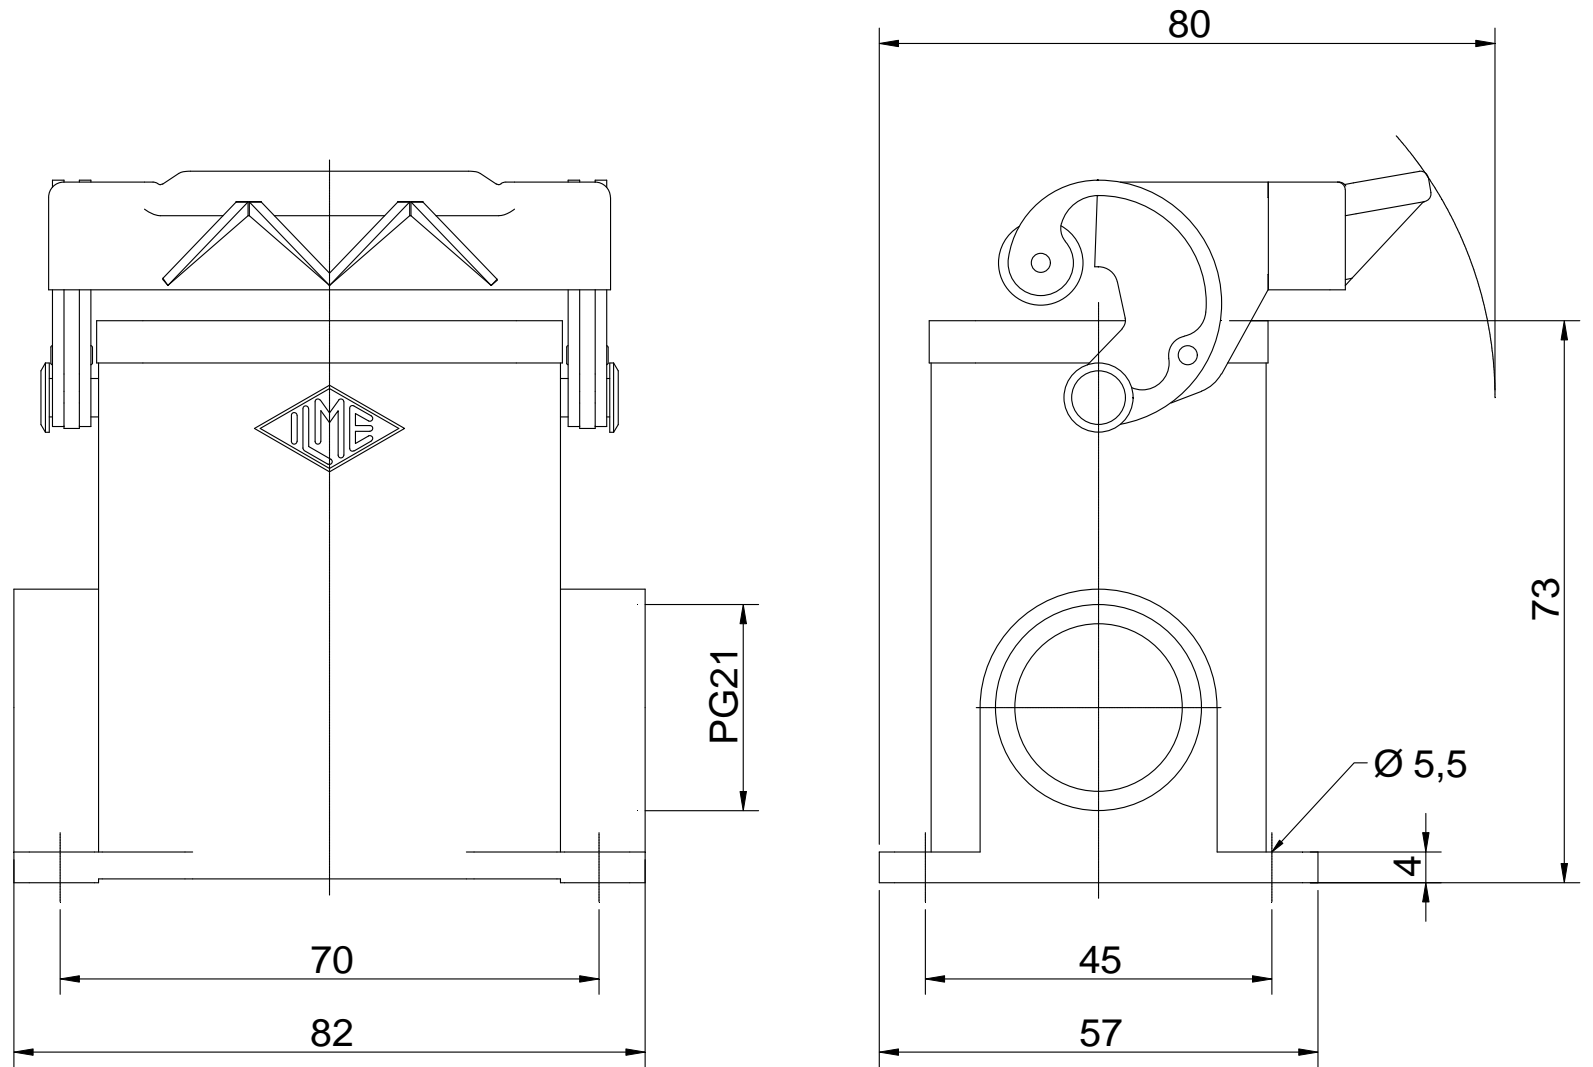

Diritti riservati All rights reserved

Date 10.01.2007	CAPW 06 L		Scale
Sign.	surface mounting housing 1l. PG21 AA		1:1
			