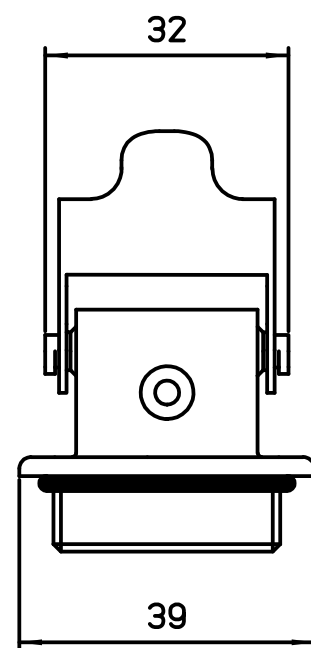

Panel cut out

Diritti riservati All rights reserved

dimensions in mm	MKAXX IF	Scale	
Date 26/03/18	Bulkhead housing, stainless steel lever, M32	1:1	
Sign. Radice			