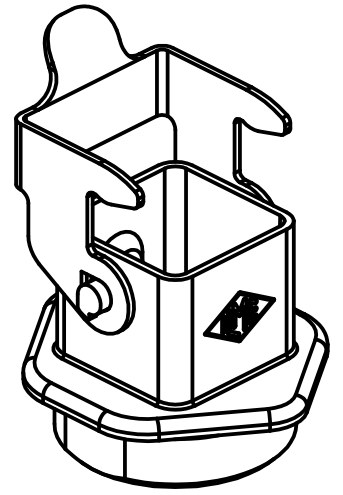

Panel cut out

Diritti riservati All rights reserved

dimensions in mm	MKAXX IF	Scale	
Date 26/03/18	Bulkhead housing, stainless steel lever, M32	1:1	
Sign. Radice			