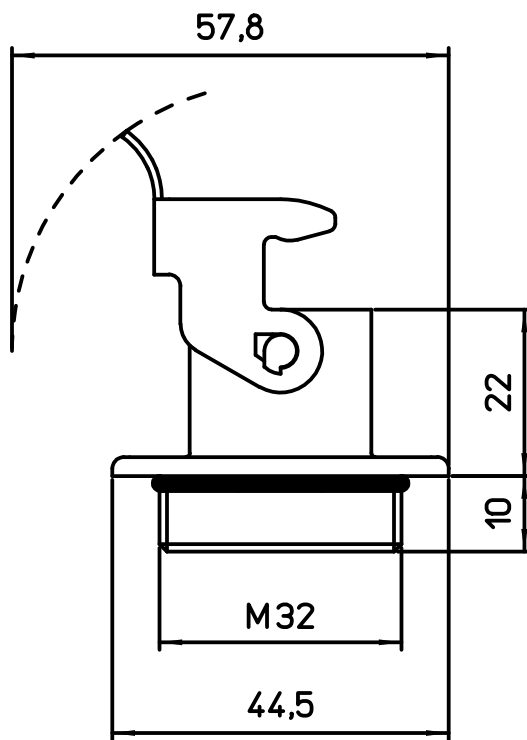

Panel cut out

Diritti riservati All rights reserved

dimensions in mm	MKAXX IF	Scale	
Date 26/03/18	Bulkhead housing, stainless steel lever, M32	1:1	
Sign. Radice			