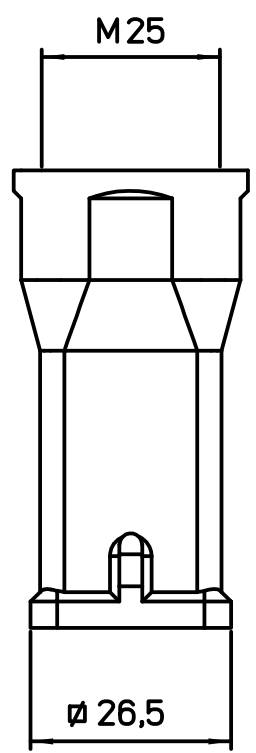

Diritti riservati All rights reserved

dimensions in mm
Date 18/09/18
Sign. D.Cominelli

MK VN25  
Insulating hood top entry M25

Scale  
1:1