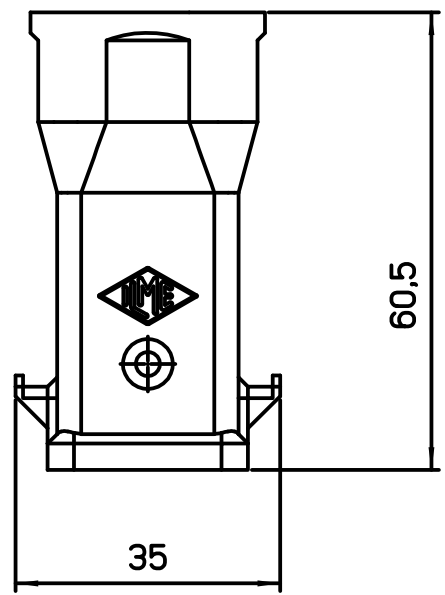

Diritti riservati All rights reserved

dimensions in mm
Date 18/09/18
Sign. D.Cominelli

MK VN25  
Insulating hood top entry M25

Scale  
1:1