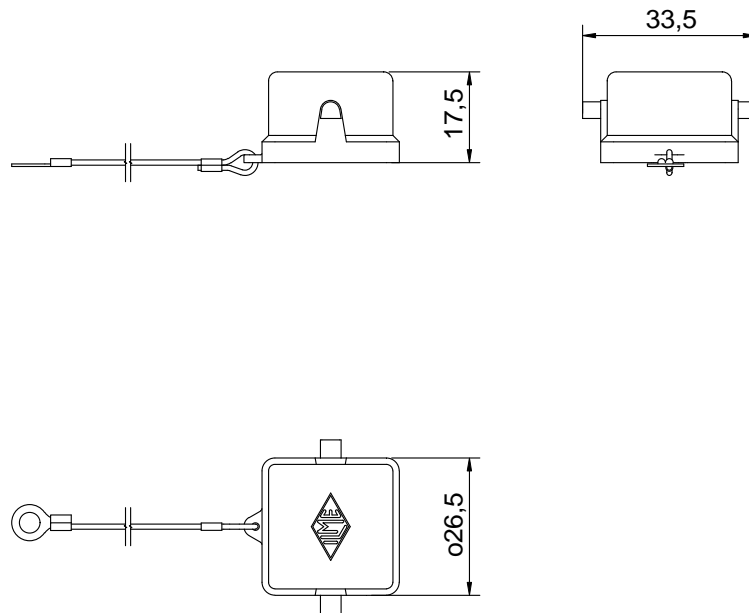

Diritti riservati All rights reserved

|       |            |                               |       |   |
|-------|------------|-------------------------------|-------|---|
|       |            |                               |       |   |
|       |            |                               |       |   |
|       |            |                               |       |   |
|       |            |                               |       |   |
| Date  | 23.10.2006 | CKA 03 C                      | Scale |   |
| Sign. |            | metal cover for female insert | 1:1   |  |