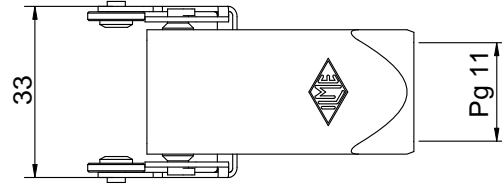

Diritti riservati All rights reserved

Date 23.10.2006

Sign.

CKAX 03 VGS

metal hood,steel 1 l.,side entry PG11

Scale

1:1