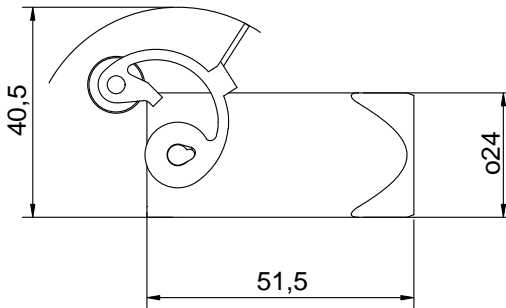

Diritti riservati All rights reserved

Date 23.10.2006

Sign.

CKAX 03 VGS

metal hood,steel 1 l.,side entry PG11

Scale

1:1