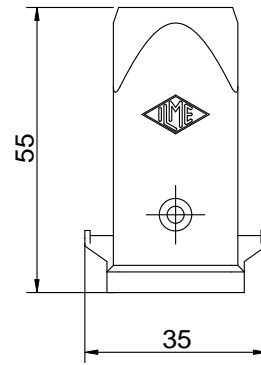

Diritti riservati All rights reserved

Date	23.10.2006	CK 03 VNS	Scale	
Sign.		insulating hood side entry Pg11	1:1	