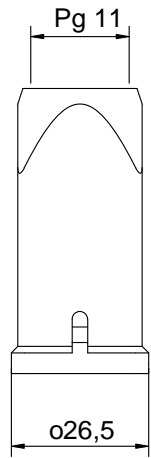

Diritti riservati All rights reserved

Date	23.10.2006	CK 03 VNS	Scale	
Sign.		insulating hood side entry Pg11	1:1	