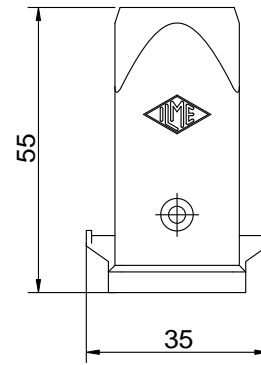

Diritti riservati All rights reserved

Date	23.10.2006	CK 03 VS	Scale	
Sign.		insulating hood side entry Pg11	1:1	