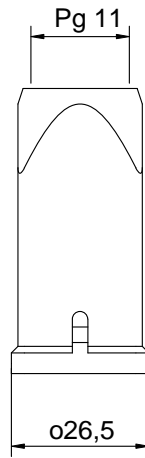

Diritti riservati All rights reserved

Date	23.10.2006	CK 03 VS	Scale	
Sign.		insulating hood side entry Pg11	1:1	