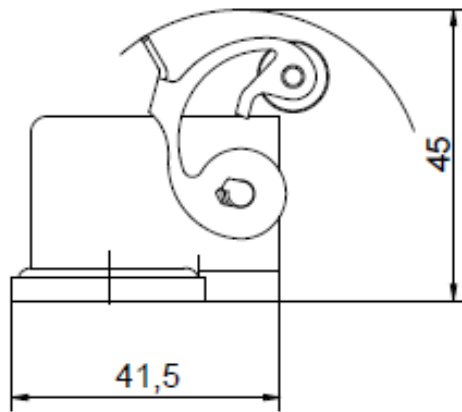

Diritti riservati All rights reserved

Date 23.10.2006	CKAX 03 IA	Scale	
Sign.	metal angled bulkh. hous. steel 1 lev.	1:1	