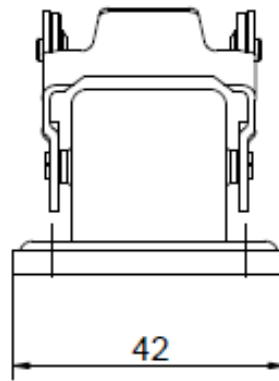

Diritti riservati All rights reserved

Date 23.10.2006	CKAX 03 IA	Scale	
Sign.	metal angled bulkh. hous. steel 1 lev.	1:1	