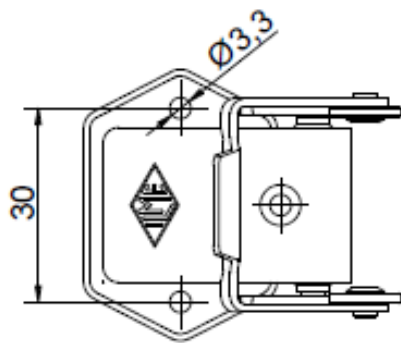

Diritti riservati All rights reserved

Date 23.10.2006	CKAX 03 IA	Scale	
Sign.	metal angled bulkh. hous. steel 1 lev.	1:1	