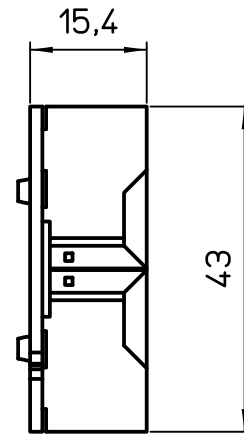

Diritti riservati All rights reserved

Date 06/11/06

CX 8 JF

Scale

Sign. T.Tedeschi

female-female connector RJ45 8P

1:1