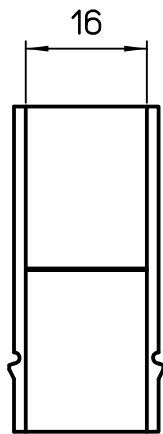

Diritti riservati All rights reserved

Date 06/11/06

CX 8 JF

Scale

Sign. T.Tedeschi

female-female connector RJ45 8P

1:1