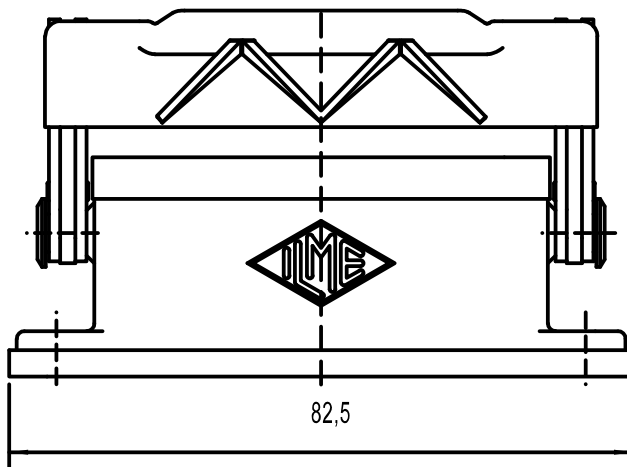

Diritti riservati All rights reserved

Date	10.01.2007	CHI 06 L	Scale
Sign.		bulkhead housing 1 lev.	1:1
			