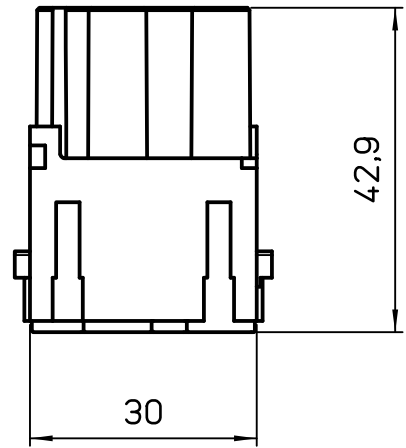

Diritti riservati All rights reserved

Date	12/02/10	CX 04 XF female modular, crimp, 4P 40A 830V	Scale
Sign.	T.Tedeschi		1:1