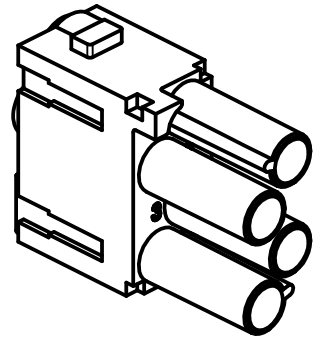

Diritti riservati All rights reserved

Date	12/02/10	CX 04 XF female modular, crimp, 4P 40A 830V	Scale
Sign.	T.Tedeschi		1:1