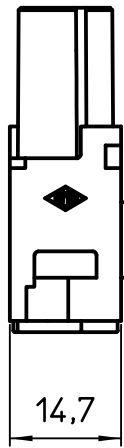

Diritti riservati All rights reserved

Date	12/02/10	CX 04 XF female modular, crimp, 4P 40A 830V	Scale
Sign.	T.Tedeschi		1:1