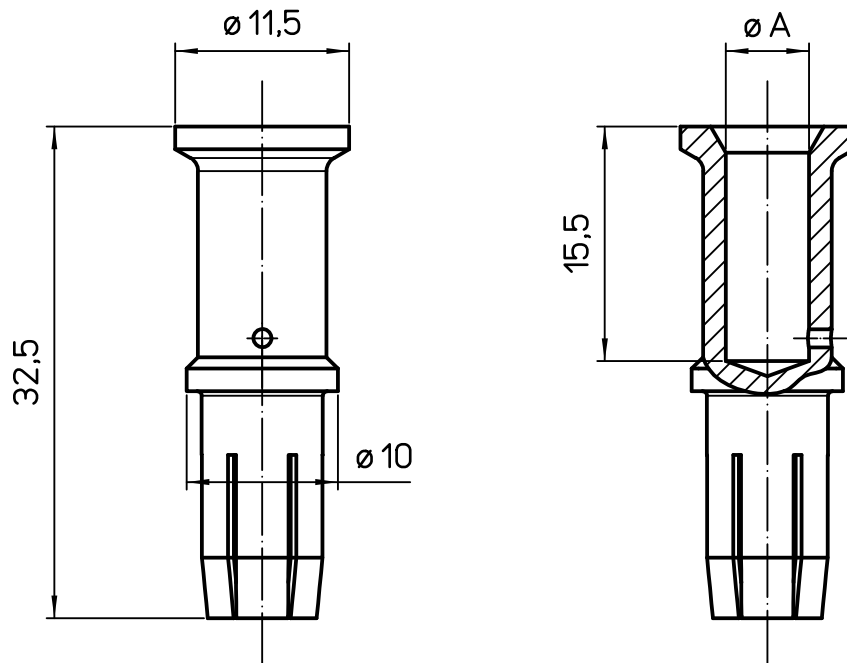

Diritti riservati All rights reserved

PART NUMBERS SILVER PLATED	$\varnothing A$ mm	WIRE GAUGE		STRIPPING LENGTH mm
		mm ²	AWG	
CX7FA 10	4,3	10	7	15
CX7FA 16	5,5	16	5	
CX7FA 25	7,0	25	3	

Date	14/09/10	CX7FA female crimp contact 70A	Scale
Sign.	Radice		2:1