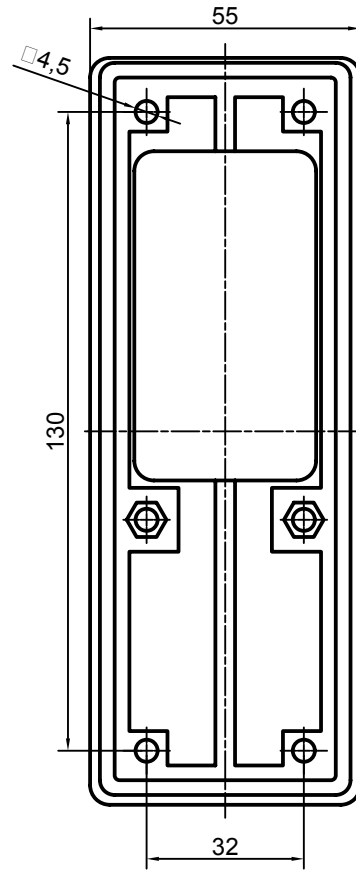

Diritti riservati All rights reserved

Date 10.01.2007	CRZ 10	Scale	
Sign.	reduction plate for enclos. 57.27	1:1	