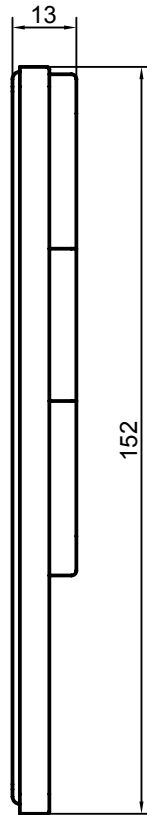

Diritti riservati All rights reserved

Date 10.01.2007	CRZ 10	Scale	
Sign.	reduction plate for enclos. 57.27	1:1	