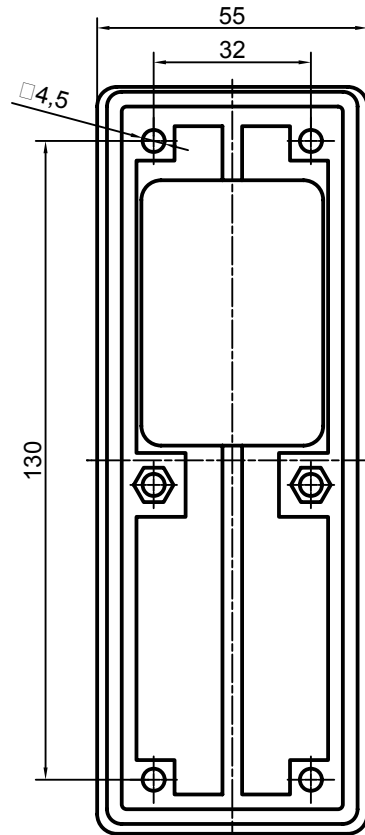

Diritti riservati All rights reserved

Date 10.01.2007	CRZ 06	Scale	
Sign.	reduction plate for enclos. 44.27	1:1	