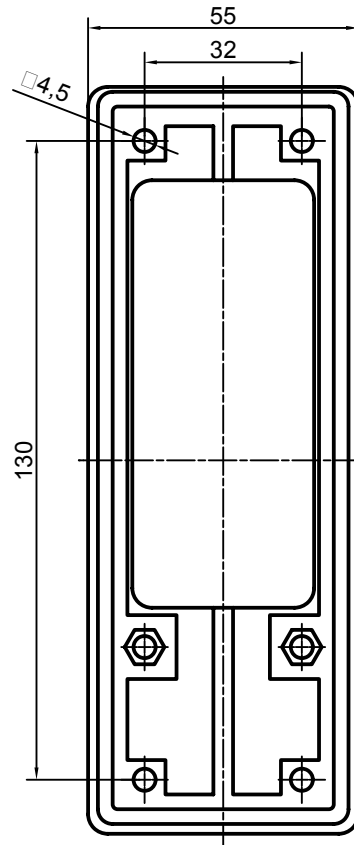

Diritti riservati All rights reserved

Date 10.01.2007	CRZ 16	Scale	
Sign.	reduction plate for enclos. 77.27	1:1	