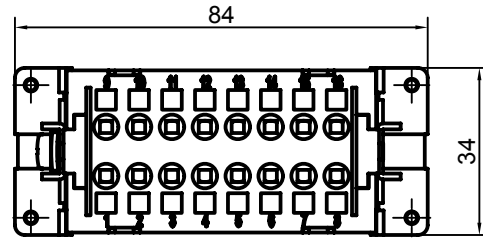

Diritti riservati All rights reserved

Date 29.11.2006	CSEF 16	Scale	
Sign.	female insert, spring, 16P 16A 500V	1:1	