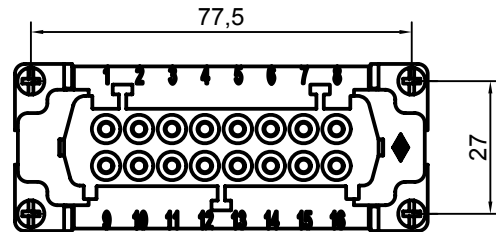

Diritti riservati All rights reserved

Date 29.11.2006	CSEF 16	Scale	
Sign.	female insert, spring, 16P 16A 500V	1:1	