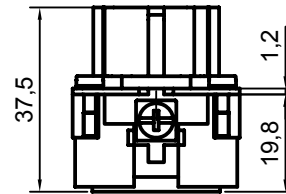

Diritti riservati All rights reserved

Date 29.11.2006	CSEF 16	Scale	
Sign.	female insert, spring, 16P 16A 500V	1:1	