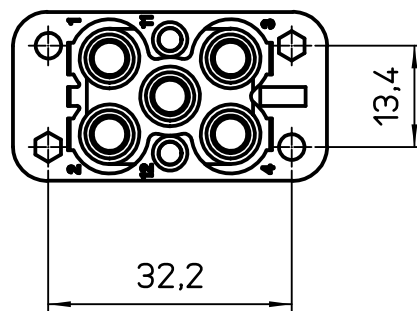

Diritti riservati All rights reserved

Date 03/06/10	CQF 04/2	Scale	
Sign. T.Tedeschi	female insert, crimp , 4P 40A 400/690V + 2P 10A 250V + ⊕	1:1	