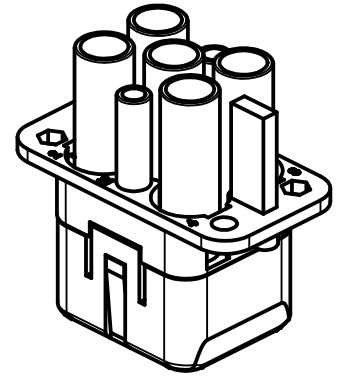

Diritti riservati All rights reserved

Date 03/06/10	CQF 04/2	Scale	
Sign. T.Tedeschi	female insert, crimp , 4P 40A 400/690V + 2P 10A 250V + ⊕	1:1	