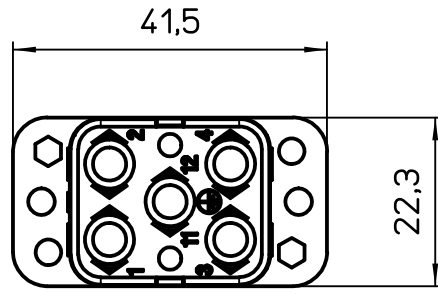

Diritti riservati All rights reserved

Date 03/06/10	CQF 04/2	Scale	
Sign. T.Tedeschi	female insert, crimp , 4P 40A 400/690V + 2P 10A 250V + ⊕	1:1	