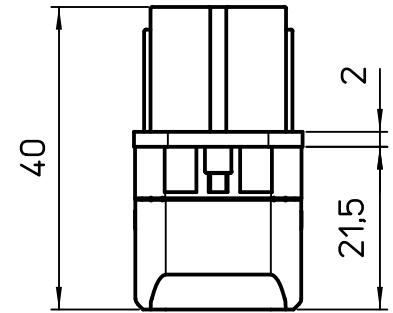

Diritti riservati All rights reserved

Date 03/06/10	CQF 04/2	Scale	
Sign. T.Tedeschi	female insert, crimp , 4P 40A 400/690V + 2P 10A 250V + ⊕	1:1	