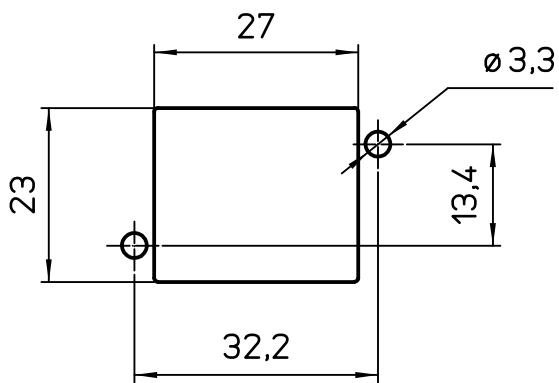

### Panel cut out

dimensions in mm	CQ 08 I insulating bulkhead housing	Scale	
Date 16/02/09		1:1	
Sign. T.Tedeschi			