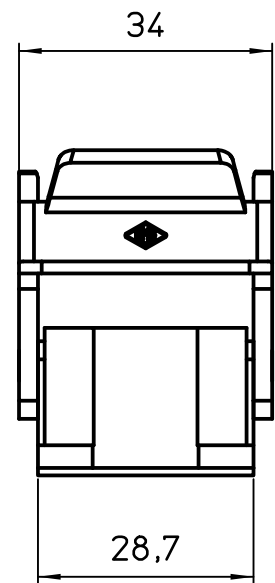

### Panel cut out

dimensions in mm	CQ 08 I insulating bulkhead housing	Scale	
Date 16/02/09		1:1	
Sign. T.Tedeschi			