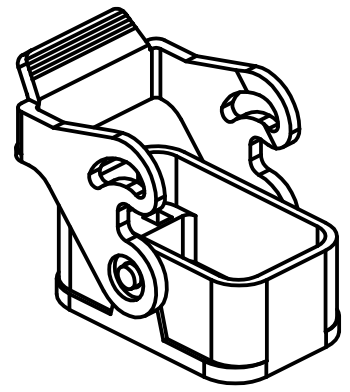

### Panel cut out

dimensions in mm	CQ 08 I insulating bulkhead housing	Scale	
Date 16/02/09		1:1	
Sign. T.Tedeschi			