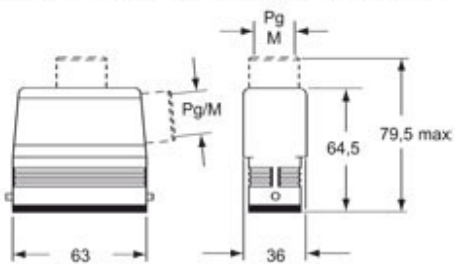

Technical data

Operating temperature range (min, max)	-40 °C...+125 °C
Material	metal
IP degree of protection	IP66
Cable entry	M20

Further technical details

Weight	150,00 g
---------------	----------

Approvals / Standards

Quality mark	 (type:4/4X/12),  , EAC
Conformity	CQC, CE

General ordering information

EAN13 code	8015747060103
Tariff number	85369095

Packaging Information

Packaging length	180,00 mm
Packaging height	130,00 mm
Packaging width	150,00 mm
Packaging weight	1,50 kg
Packaging volume	3,51 dm ³
Packaging description	Carton box
Packaging quantity	10 Pcs
Packaging EAN code	8015747250924
Sub-packaging weight	0,75 kg
Sub-packaging description	Plastic packaging
Sub-packaging quantity	5 Pcs
Sub-packaging EAN barcode	8015747250931

Part number

MZAV 15 L20

Catalogue drawings

CZOW L MZOW L

CZAOW L - MZAOW L CZAVV L - MZAVV L

CZVW L MZVW L

CZCW LG