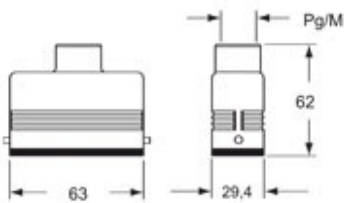

Part number

MZAV 15 L20

Brief description:

hoods for single lever, size "49.16", top entry, M20, metal version, IP66

Product description

Version	Enclosures with IL-BRID lever
Series	Hoods with 2 pegs
Product type	with 2 pegs
Variant	top entry
Style	high construction
Family	CZ - MZ enclosures
Size	size "49.16"

Technical data

Operating temperature range (min, max)	-40 °C...+125 °C
Material	metal
IP degree of protection	IP66
Cable entry	M20

Further technical details

Weight	150,00 g
---------------	----------

Approvals / Standards

Quality mark	 (type:4/4X/12),  , EAC
Conformity	CQC, CE

General ordering information

EAN13 code	8015747060103
Tariff number	85369095

Packaging Information

Packaging length	180,00 mm
Packaging height	130,00 mm
Packaging width	150,00 mm
Packaging weight	1,50 kg
Packaging volume	3,51 dm ³
Packaging description	Carton box
Packaging quantity	10 Pcs
Packaging EAN code	8015747250924
Sub-packaging weight	0,75 kg
Sub-packaging description	Plastic packaging
Sub-packaging quantity	5 Pcs
Sub-packaging EAN barcode	8015747250931

Part number

MZAV 15 L20

Catalogue drawings

CZOW L MZOW L

CZAOW L - MZAOW L CZAVV L - MZAVV L

CZVW L MZVW L

CZCW LG