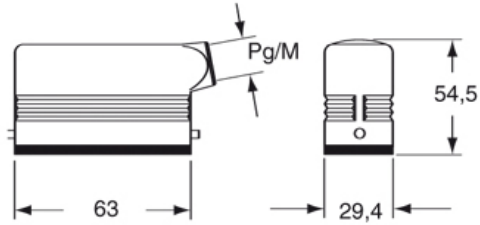

Part number

CZAV 15 L16

Catalogue drawings

CZO L - MZO L