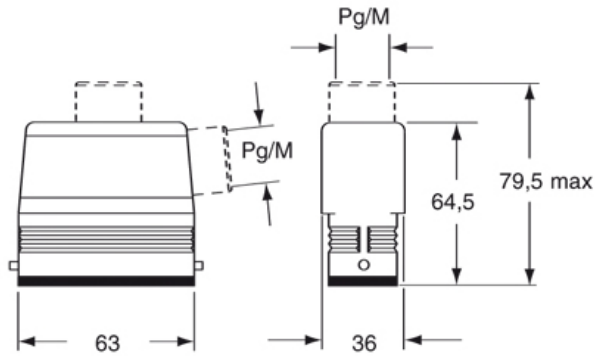

Part number

CZAV 15 L16

Brief description:

hoods for single lever, size "49.16", top entry, Pg16, metal version, IP66

Product description	
Version	CZ levers, standard version
Series	Hoods with 2 pegs
Product type	with 2 pegs
Variant	top entry
Style	high construction
Family	CZ - MZ enclosures
Size	size "49.16"
Technical data	
Operating temperature range (min, max)	-40°C ... +125°C
Material	metal
IP degree of protection	IP66 (and IP69K DIN 40050 - 9)
Cable entry	Pg16
Further technical details	
Weight	150,00 g

Approvals / Standards	
Quality mark	 (type:4/4X/12),  , EAC
Conformity	CQC, CE
General ordering information	
EAN13 code	8015747043519
Tariff number	85369095
Packaging Information	
Packaging length	150,00 mm
Packaging height	125,00 mm
Packaging width	225,00 mm
Packaging weight	1,75 kg
Packaging volume	4,22 dm ³
Packaging description	Carton box
Packaging quantity	10 Pcs
Packaging EAN code	8015747207539
Sub-packaging weight	0,88 kg
Sub-packaging description	Plastic packaging
Sub-packaging quantity	5 Pcs
Sub-packaging EAN barcode	8015747207546

Part number

CZAV 15 L16

Catalogue drawings

CZO L - MZO L

CZAO L - MZAO L / CZAV L - MZAV L

CZV L - MZV L

CZFO L - MZFO L / CZFV L - MZFV L