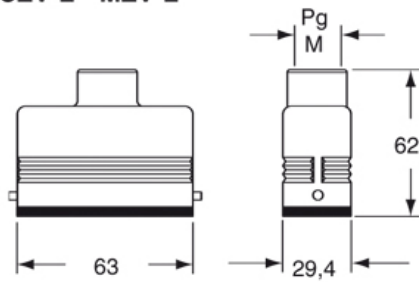

Part number

CZAV 15 L16

Brief description:

hoods for single lever, size "49.16", top entry, Pg16, metal version, IP66

Product description	
Version	CZ levers, standard version
Series	Hoods with 2 pegs
Product type	with 2 pegs
Variant	top entry
Style	high construction
Family	CZ - MZ enclosures
Size	size "49.16"
Technical data	
Operating temperature range (min, max)	-40°C ... +125°C
Material	metal
IP degree of protection	IP66 (and IP69K DIN 40050 - 9)
Cable entry	Pg16
Further technical details	
Weight	150,00 g

Approvals / Standards	
Quality mark	 (type:4/4X/12),  , EAC
Conformity	CQC, CE
General ordering information	
EAN13 code	8015747043519
Tariff number	85369095
Packaging Information	
Packaging length	150,00 mm
Packaging height	125,00 mm
Packaging width	225,00 mm
Packaging weight	1,75 kg
Packaging volume	4,22 dm ³
Packaging description	Carton box
Packaging quantity	10 Pcs
Packaging EAN code	8015747207539
Sub-packaging weight	0,88 kg
Sub-packaging description	Plastic packaging
Sub-packaging quantity	5 Pcs
Sub-packaging EAN barcode	8015747207546

Part number

CZAV 15 L16

Catalogue drawings

CZO L - MZO L

CZAO L - MZAO L / CZAV L - MZAV L

CZV L - MZV L

CZFO L - MZFO L / CZFV L - MZFV L