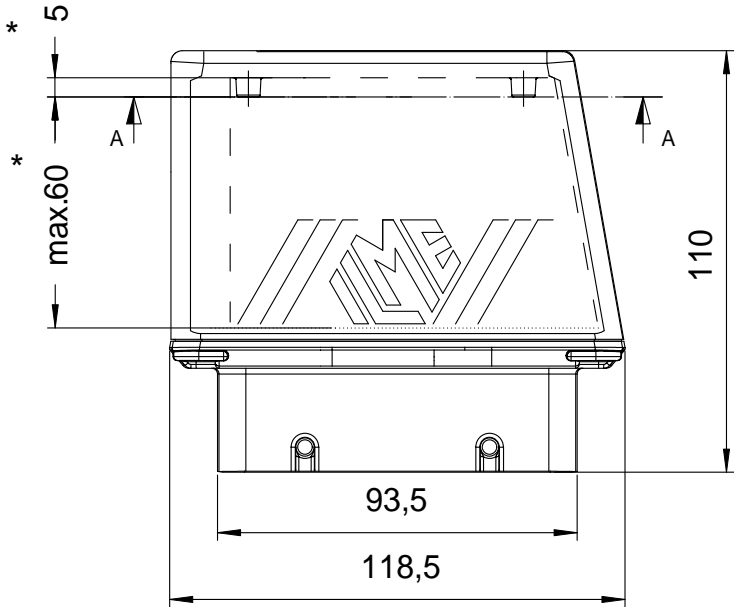

Diritti riservati

All rights reserved

Sec. A-A

27.10.2010  
 G. Merafin  
**CBC 16**  
**hood without entry**

Scale  
**1:1**  

\* INTERNAL SIZE