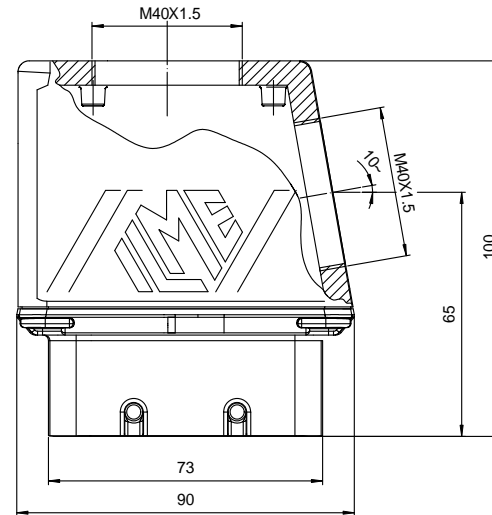

Diritti riservati

All rights reserved

08.07.20	MBVO 10.240	Scale	
©.Merafin	hood with side and top entry M40	1:1	