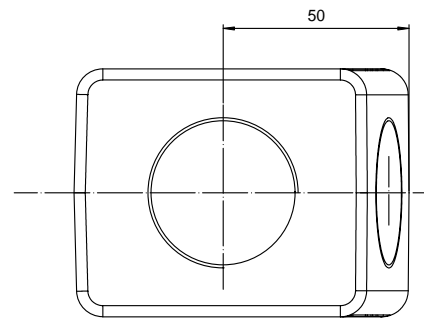

Diritti riservati

All rights reserved

08.07.20	MBVO 10.240	Scale	
©.Merafin	hood with side and top entry M40	1:1	