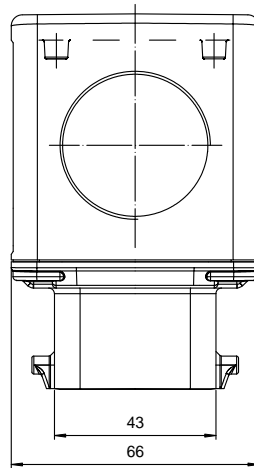

Diritti riservati

All rights reserved

08.07.20	MBVO 10.240	Scale	
©.Merafin	hood with side and top entry M40	1:1	