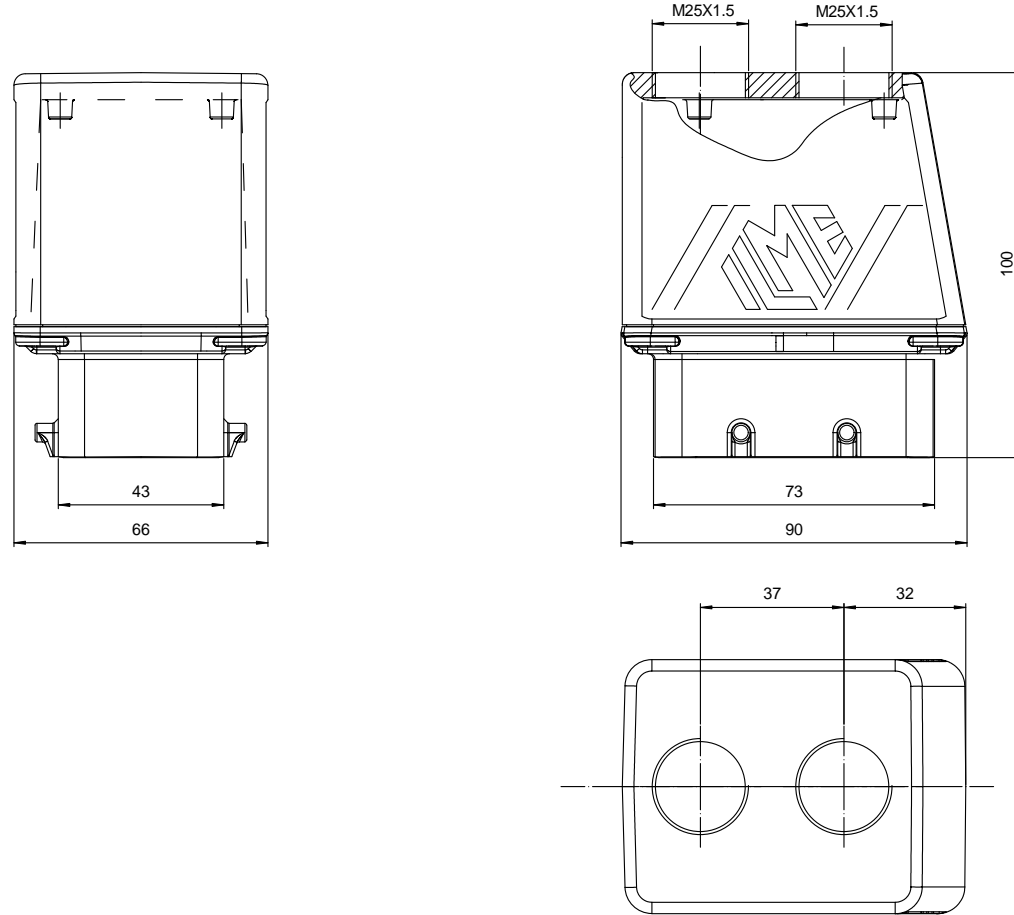

Diritti riservati

All rights reserved

06.07.20	MBV 10.225	Scale	
©.Merafin	hood with top entry M25	4:1	