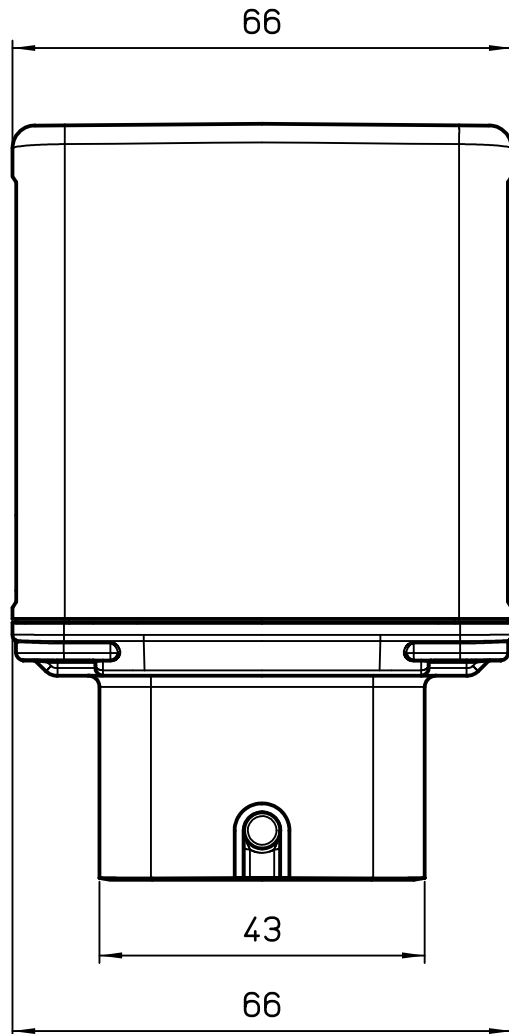

Diritti riservati All rights reserved

A	22/01/14	Added dimensions 65 mm and 66 mm.		
dimensions in mm		CBC 06 L Hood without entry	Scale 1:1	
Date	08/07/11			
Sign.	G.Merafina			