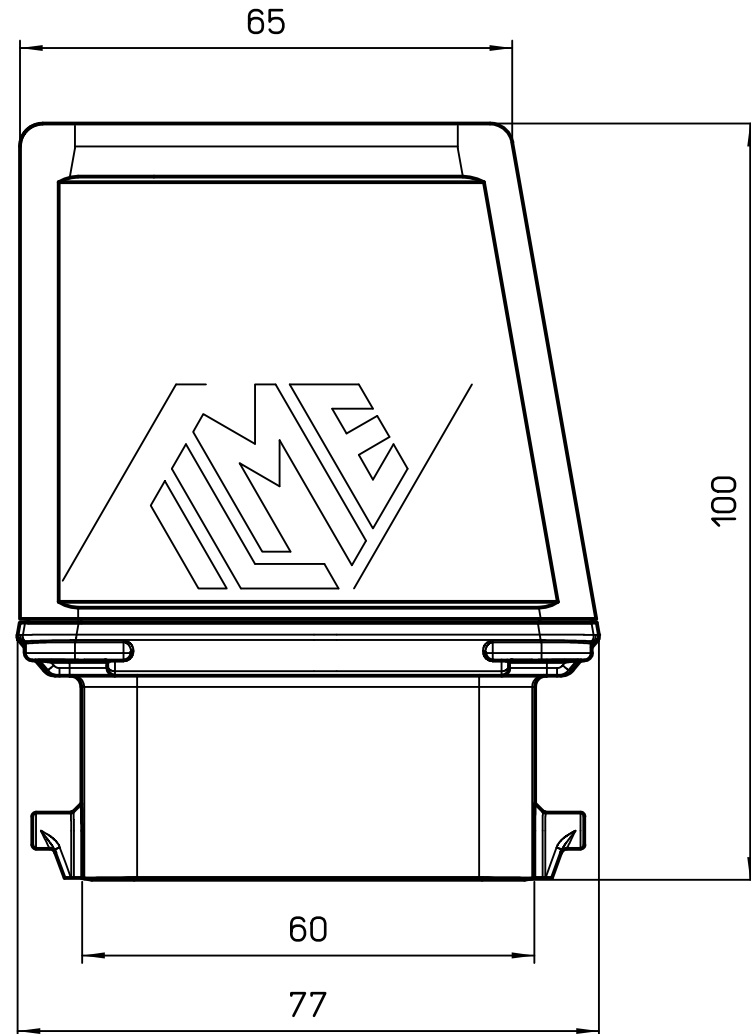

Diritti riservati All rights reserved

A	22/01/14	Added dimensions 65 mm and 66 mm.		
dimensions in mm		CBC 06 L Hood without entry	Scale 1:1	
Date	08/07/11			
Sign.	G.Merafina			