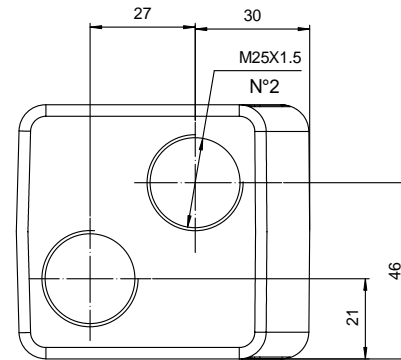

Diritti riservati

All rights reserved

06.07.20	MBV 06 L225	Scale	
©.Merafin	hood with top entry M25	4:1	