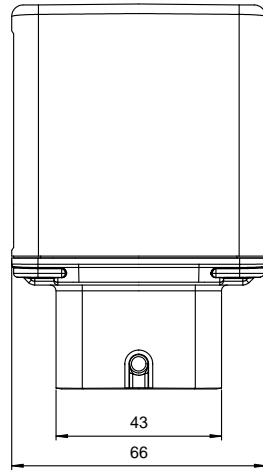

Diritti riservati

All rights reserved

06.07.20	MBV 06 L225	Scale	
©.Merafin	hood with top entry M25	4:1	