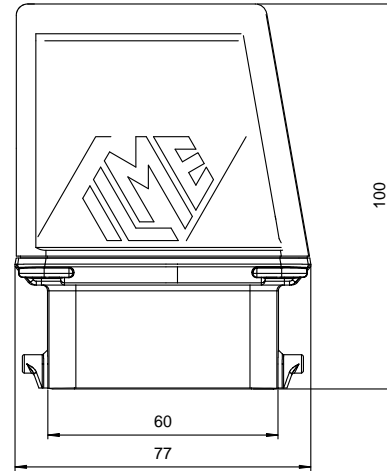

Diritti riservati

All rights reserved

06.07.20	MBV 06 L225	Scale	
©.Merafin	hood with top entry M25	4:1	