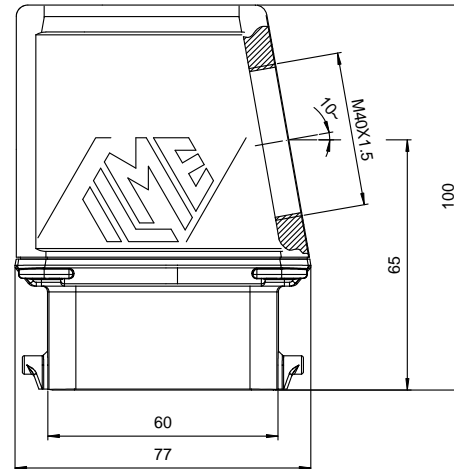

Diritti riservati

All rights reserved

06.07.2018	MBO 06 L40	Scale	
©.Meraffini	hood with side entry M401	1:10	