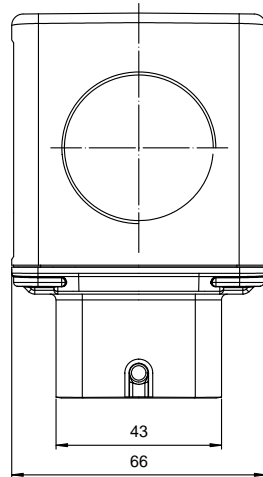

Diritti riservati

All rights reserved

06.07.2018	MBO 06 L40	Scale	
©.Meraffini	hood with side entry M401	1:10	