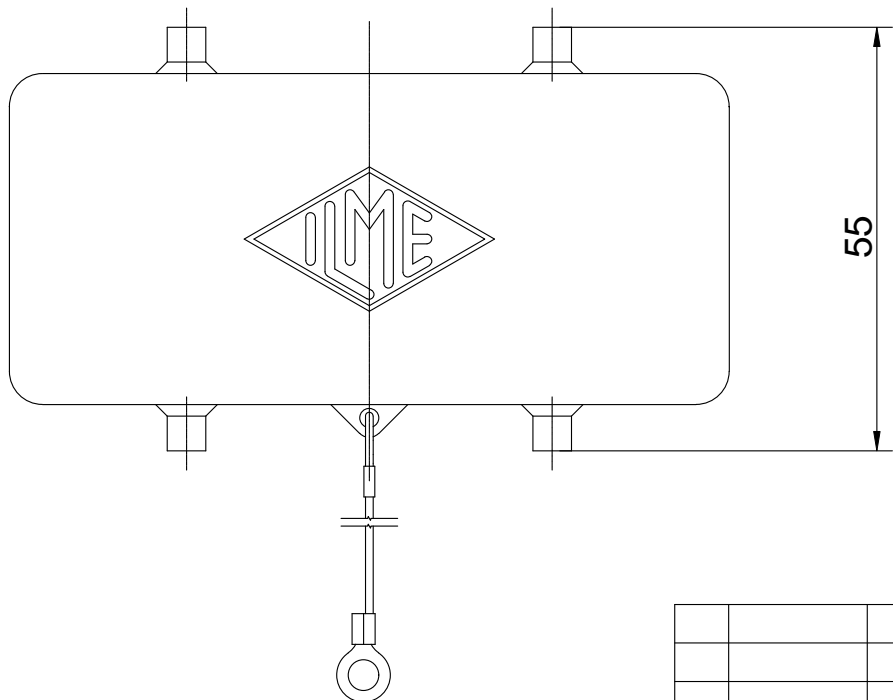

Diritti riservati All rights reserved

Date 14.12.2006	CHC 16	Scale	
Sign.	cover, with pegs	1:1	